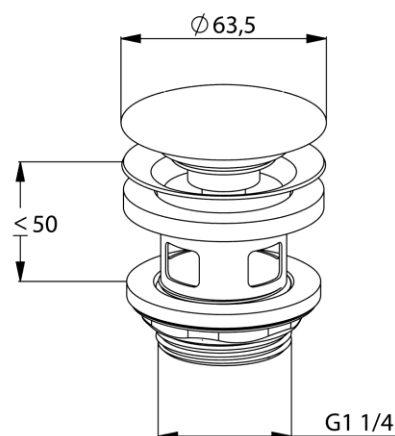

Product: KLUDI PUSH-OPEN fastening basin waste valve G 1 1/4"

Ref.: 1042405-00

Product description

fastening basin waste valve G 1 1/4"
for washbasin with overflow
waste flow rate >32 l/min
overflow capacity approx 20 l/min

Finishes:
05 chrome

Product picture

Advertisement

- * KLUDI GmbH & Co. KG KLUDI PUSH-OPEN fastening basin waste valve G 1 1/4", item no. 1042405-00
- ** chrome plated brass, accordance to DIN EN 274
waste flow rate > 32 l/min

KLUDI PUSH-OPEN fastening basin waste valve G 1 1/4", manufacturer KLUDI GmbH & Co. KG, KLUDI PUSH-OPEN item no. 1042405-00, chrome plated brass, fastening basin waste valve G 1 1/4", diameter valve plate 63,5 mm, for washbasin with overflow, waste flow rate >32 l/min, for basin hole diameter 42 - 50 mm

Dimensional drawing

Flow rate diagram

waste flow rate in accordance to
DIN EN 274 > 32,0 l/min