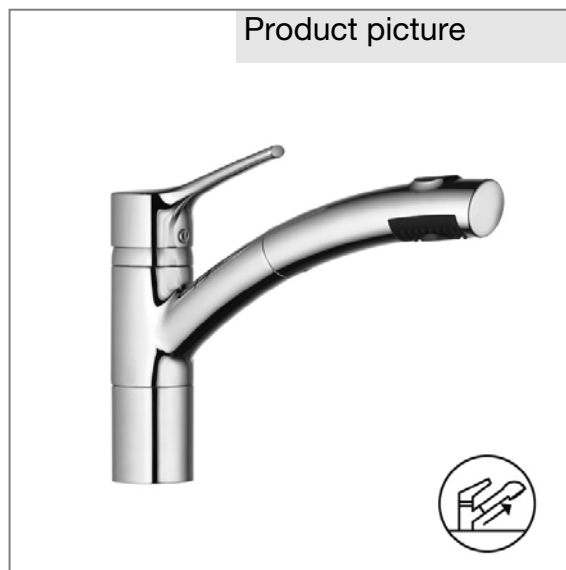

Product: KLUDI TREND0 single lever sink mixer DN 15

Ref.: 33581..75

Product description

single lever sink mixer DN 15
 single hole mounted
 solid lever
 ceramic cartridge with hot water safety device
 aerator M 16,5 x 1
 flow class Z
 swivelling spout (110°), pull-out hand spray
 automatic diverter: jet/spray
 protected against back flow
 copper tubes Ø 10 mm
 shank-fixing

Finishes:
 05 chrome
 96 stainless steel look

Product picture

Advertisement

single lever sink mixer, manufacturer KLUDI GmbH & Co KG
 KLUDI TREND0 item no. 33581..75
 type: single lever sink mixer DN 15 / PN 10 with swivel (range 110°) and pull out hand spray (max. 700 mm), made of brass, finishes selectable: 05 = chrome / 96 = stainless steel look, solid lever made of metal, ceramic cartridge K-35 with hot water safety device, aerator M 16,5 x 1, flow rate 7 l/min at 3 bar, with copper tubes Ø 10 mm length 350 mm, with shower hose with metal body M 15 x 1 x 1500 mm and counterweight with W270/KTW approval, plastic hand spray with automatic diverter, protected against back flow EN 1717, shank fixing, dimensions: height: 213 mm, nozzle height: 155/193 mm, projection: 226-700 mm, lever projection: 104 mm