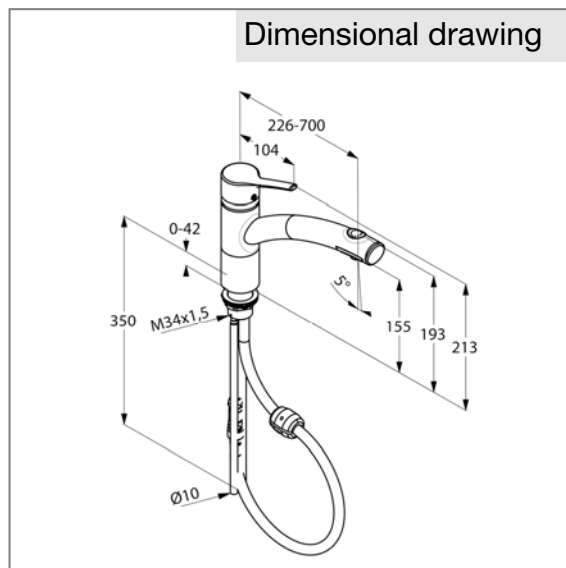

Product: KLUDI TREND0 single lever sink mixer DN 15

Ref.: 33581..75

Product description

single lever sink mixer DN 15
 single hole mounted
 solid lever
 ceramic cartridge with hot water safety device
 aerator M 16,5 x 1
 flow class Z
 swivelling spout (110°), pull-out hand spray
 automatic diverter: jet/spray
 protected against back flow
 copper tubes Ø 10 mm
 shank-fixing

Finishes:
 05 chrome
 96 stainless steel look

Product picture

Advertisement

single lever sink mixer, manufacturer KLUDI GmbH & Co KG
 KLUDI TREND0 item no. 33581..75
 type: single lever sink mixer DN 15 / PN 10 with swivel (range 110°) and pull out hand spray (max. 700 mm), made of brass, finishes selectable: 05 = chrome / 96 = stainless steel look, solid lever made of metal, ceramic cartridge K-35 with hot water safety device, aerator M 16,5 x 1, flow rate 7 l/min at 3 bar, with copper tubes Ø 10 mm length 350 mm, with shower hose with metal body M 15 x 1 x 1500 mm and counterweight with W270/KTW approval, plastic hand spray with automatic diverter, protected against back flow EN 1717, shank fixing, dimensions: height: 213 mm, nozzle height: 155/193 mm, projection: 226-700 mm, lever projection: 104 mm

Dimensional drawing

Flow rate diagram