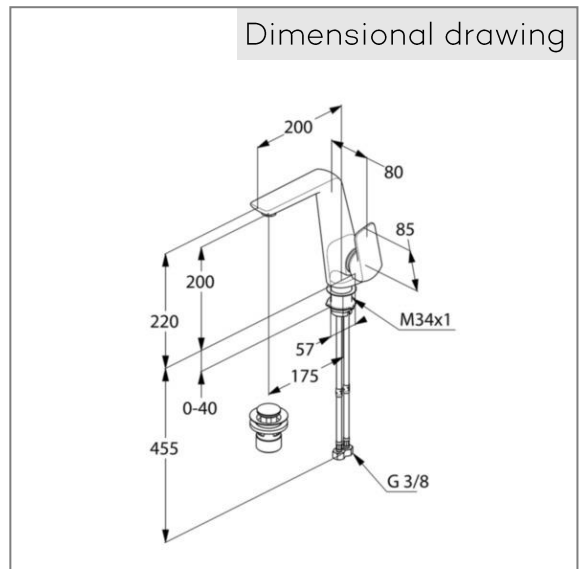

Product: KLUDI AMEO single lever basin mixer
DN 15, with push open waste

Ref.: 410250575

Product description

single lever basin mixer DN 15
single hole mounted
solid lever
lateral actuation
ceramic cartridge with hot water safety
device
aerator M 24 x 1
flow rate 6 l/min at 3 bar
fixed spout
flexible high pressure supply tubes 3/8 inch
shank fixing
push open waste 1 1/4 inch

Finishes:
05 chrome

Product picture

Dimensional drawing

Advertisement

single lever basin mixer, manufacturer KLUDI GmbH & Co. KG
KLUDI AMEO item no. 410250575
type: single lever basin mixer, DN 15 / PN 10, with fixed spout,
chrome plated brass, with push open waste 1 1/4 inch, solid lever
chrome plated metal, with lateral actuation, ceramic cartridge
with hot water safety device, aerator M 24 x 1, flow rate 6 l/min at
3 bar, flexible high pressure supply tubes 3/8 inch with DVGW /
W270 approval, shank fixing