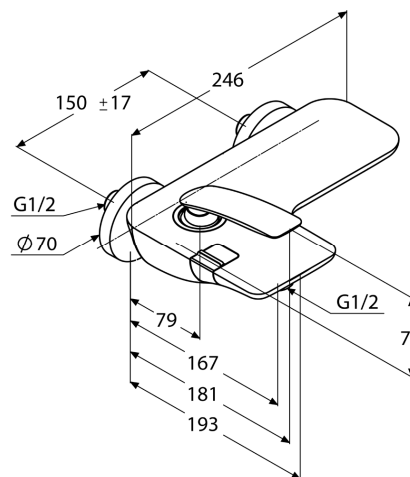

Product: KLUDI BALANCE single lever bath and shower mixer DN 15

Ref.: 52445..75

Product description

single lever bath and shower mixer DN 15
 solid lever
 wall fastening
 flow class DB
 s-pointer aerator M 24 x 1
 ceramic cartridge with hot water safety device
 automatic diverter: shower to bath tub
 shower outlet 1/2 inch
 protected against back flow
 S unions 1/2 x 3/4 inch
 without shower set

Finishes:
 05 chrome
 91 chrome/white

Product picture

Advertisement

- * KLUDI GmbH & Co KG KLUDI BALANCE single lever bath- and shower mixer item no. 52445..75
- ** ceramic cartridge with hot water safety device Ø 35 mm, DIN EN 817
- *** chrome plated brass, DIN 50930-6

single lever bath- and shower mixer, manufacturer KLUDI GmbH & Co KG KLUDI BALANCE single lever bath- and shower mixer item no. 52445..75, DN 15, finishes 05 = chrome plated / 91 = chrome/white plated brass, solid lever, type: single lever bath- and shower mixer DN 15, automatic diverter: shower to bath tub, protected against back flow DIN EN 1717, shower outlet 1/2 inch, S unions 1/2 x 3/4 inch, nozzle projection 167/193 mm, s-pointer aerator M 24 x 1, flow class D B (max. 0,40 l/s), lever projection 102 mm, ceramic cartridge with hot water safety device Ø 35 mm, for pressure type water heater, for continuous line heater, PN 10,

Dimensional drawing

Flow rate diagram