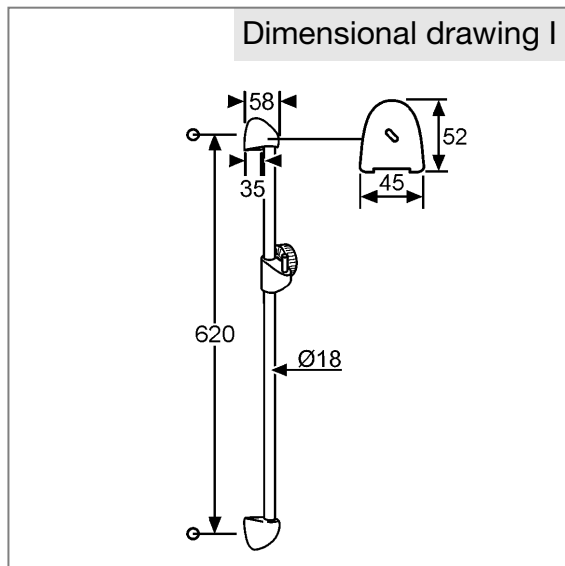

Product: **KLUDI STANDARD sliding wall rail**

Ref.: **6048005-00**

**Product description**

sliding wall rail  
 L = 600 mm  
 incl. slider and tile compensation washer  
 without shower holder 6053105-00  
 without KLUDI shower-hose

Finishes:  
 05 chrome

**Advertisement**

\* KLUDI GmbH & Co KG KLUDI STANDARD sliding wall rail  
 item no. 6048005-00  
 \*\* chrome plated brass/plastic, DIN EN 248

sliding wall rail, manufacturer KLUDI GmbH & Co KG KLUDI STANDARD item no. 6048005-00, chrome plated brass/plastic, wall rail length 600 mm, with slider horizontally and vertically adjustable, without shower holder 6053105-00 with joint for handshower, without KLUDI shower-hose, Optimal function only in combination with KLUDI handshowers,

Product picture

Dimensional drawing I

Dimensional drawing II