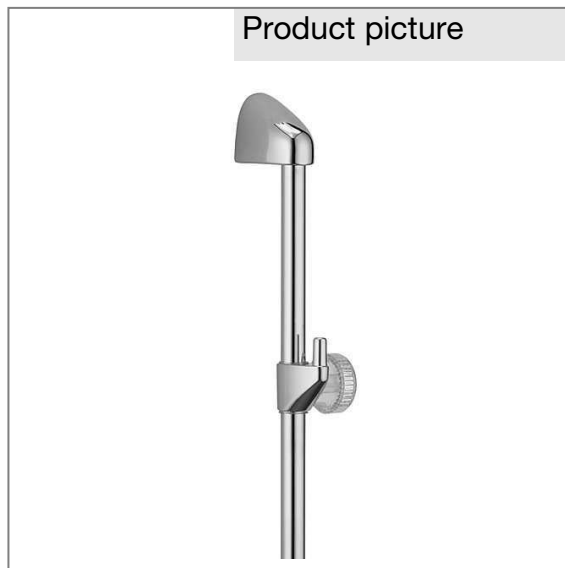

Product: **KLUDI STANDARD sliding wall rail**

Ref.: **6048005-00**

**Product description**

sliding wall rail  
 L = 600 mm  
 incl. slider and tile compensation washer  
 without shower holder 6053105-00  
 without KLUDI shower-hose

Finishes:  
 05 chrome

**Advertisement**

\* KLUDI GmbH & Co KG KLUDI STANDARD sliding wall rail  
 item no. 6048005-00  
 \*\* chrome plated brass/plastic, DIN EN 248

sliding wall rail, manufacturer KLUDI GmbH & Co KG KLUDI STANDARD item no. 6048005-00, chrome plated brass/plastic, wall rail length 600 mm, with slider horizontally and vertically adjustable, without shower holder 6053105-00 with joint for handshower, without KLUDI shower-hose, Optimal function only in combination with KLUDI handshowers,

Product picture

Dimensional drawing I

Dimensional drawing II