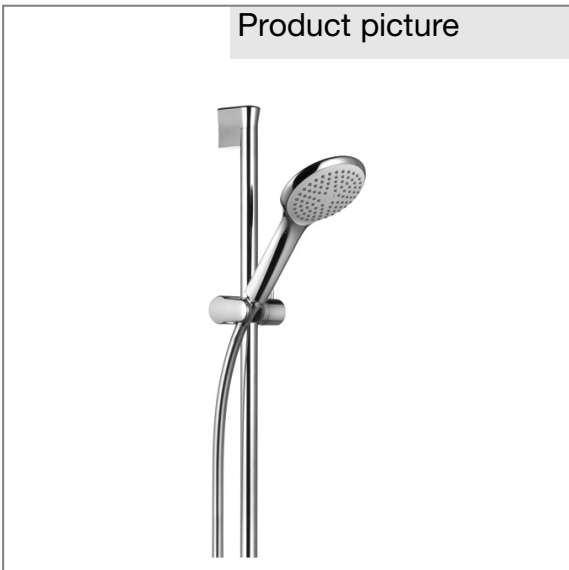

Product: KLUDI FRESHLINE shower set 1S DN 15

Ref.: 6784005-00

Product description

shower set 1S DN 15
 with wall rail 900 mm
 wall fastening
 with one spray pattern: rain shower
 flow rate 23 l/min at 3 bar
 with cleaning system
 with ridgeless adjustable shower holder
 vertically and horizontally adjustable
 KLUDI SUPARAFLEX SILVER shower hose
 1/2 x 1/2 inch x 1600 mm
 with KLUDI FRESHLINE 1 S hand shower
 with fixing kit, with dirt-catcher sieve

Finishes:
 05 chrome

Advertisement

shower set, manufacturer KLUDI GmbH & Co. KG
 KLUDI FRESHLINE item no. 6784005-00
 type: shower set with hand shower 1 S DN 15 / PN 5, chrome plated plastic with one
 spray pattern: rain shower, with wall rail chrome plated length: 900 mm, with
 ridgeless adjustable shower holder vertically and horizontally adjustable, with clean-
 ing system, flow rate 23 l/min at 3 bar, with KLUDI SUPARAFLEX SILVER shower hose
 1/2 x 1/2 inch x 1600 mm plastic coated with metal effect and conical connection
 nuts, with fixing kit, with dirt-catcher sieve
 dimensions: centers fixing kit: 915 mm, projection wall rail: 62 mm

Product picture

Dimensional drawing

Flow rate diagram