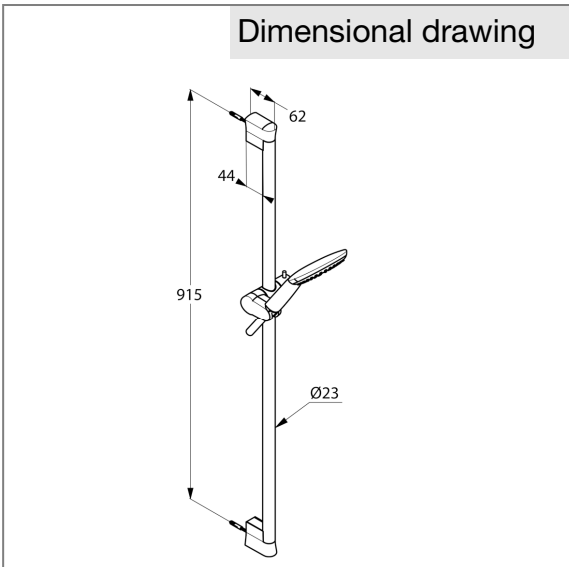

Product: KLUDI FRESHLINE shower set 1S DN 15

Ref.: 6784005-00

Product description

shower set 1S DN 15
 with wall rail 900 mm
 wall fastening
 with one spray pattern: rain shower
 flow rate 23 l/min at 3 bar
 with cleaning system
 with ridgeless adjustable shower holder
 vertically and horizontally adjustable
 KLUDI SUPARAFLEX SILVER shower hose
 1/2 x 1/2 inch x 1600 mm
 with KLUDI FRESHLINE 1 S hand shower
 with fixing kit, with dirt-catcher sieve

Finishes:
 05 chrome

Advertisement

shower set, manufacturer KLUDI GmbH & Co. KG
 KLUDI FRESHLINE item no. 6784005-00
 type: shower set with hand shower 1 S DN 15 / PN 5, chrome plated plastic with one
 spray pattern: rain shower, with wall rail chrome plated length: 900 mm, with
 ridgeless adjustable shower holder vertically and horizontally adjustable, with clean-
 ing system, flow rate 23 l/min at 3 bar, with KLUDI SUPARAFLEX SILVER shower hose
 1/2 x 1/2 inch x 1600 mm plastic coated with metal effect and conical connection
 nuts, with fixing kit, with dirt-catcher sieve
 dimensions: centers fixing kit: 915 mm, projection wall rail: 62 mm

Product picture

Dimensional drawing

Flow rate diagram