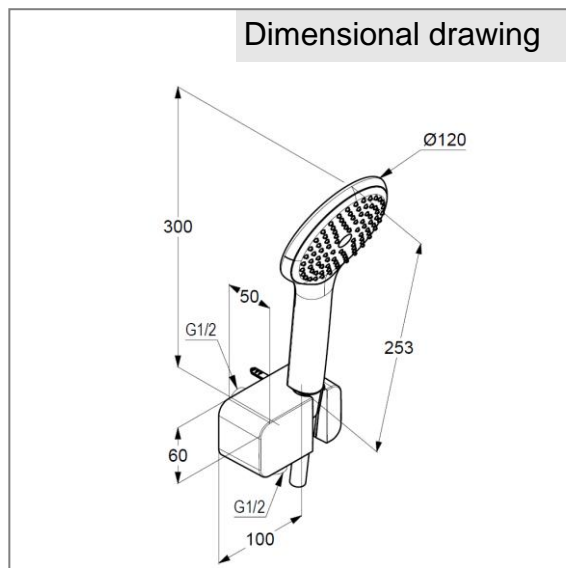

Product: KLUDI FRESHLINE bath shower set DN 15

Ref.: 6787005-00

Product description

bath shower set DN 15
 wall supply with shower holder
 with special ring to compensate for
 uneven tiling
 with backflow prevention device
 with KLUDI FRESHLINE hand shower 1S
 flow rate 19 l/min at 3 bar
 with KLUDI SUPARAFLEX SILVER shower hose
 1/2 x 1/2 inch x 1250 mm

Finishes:
 05 chrome

Product picture

Advertisement

bath shower set, manufacturer KLUDI GmbH & Co. KG
 KLUDI FRESHLINE item no. 6787005-00
 type: bath shower set DN 15 / PN 5, wall supply with shower holder, chrome plated
 metal, connection 1/2 x 1/2 inch, with backflow prevention device, with special ring to
 compensate for uneven tiling, with KLUDI FRESHLINE hand shower chrome plated
 plastic, with cleaning system, flow rate 19 l/min at 3 bar, with KLUDI SUPARAFLEX
 SILVER shower hose 1/2 x 1/2 inch x 1250 mm
 dimensions: wall supply height: 60 mm, width: 100 mm, depth: 50, hand shower
 height: 300 mm, shower head: Ø 120 mm

Dimensional drawing

Flow rate diagram